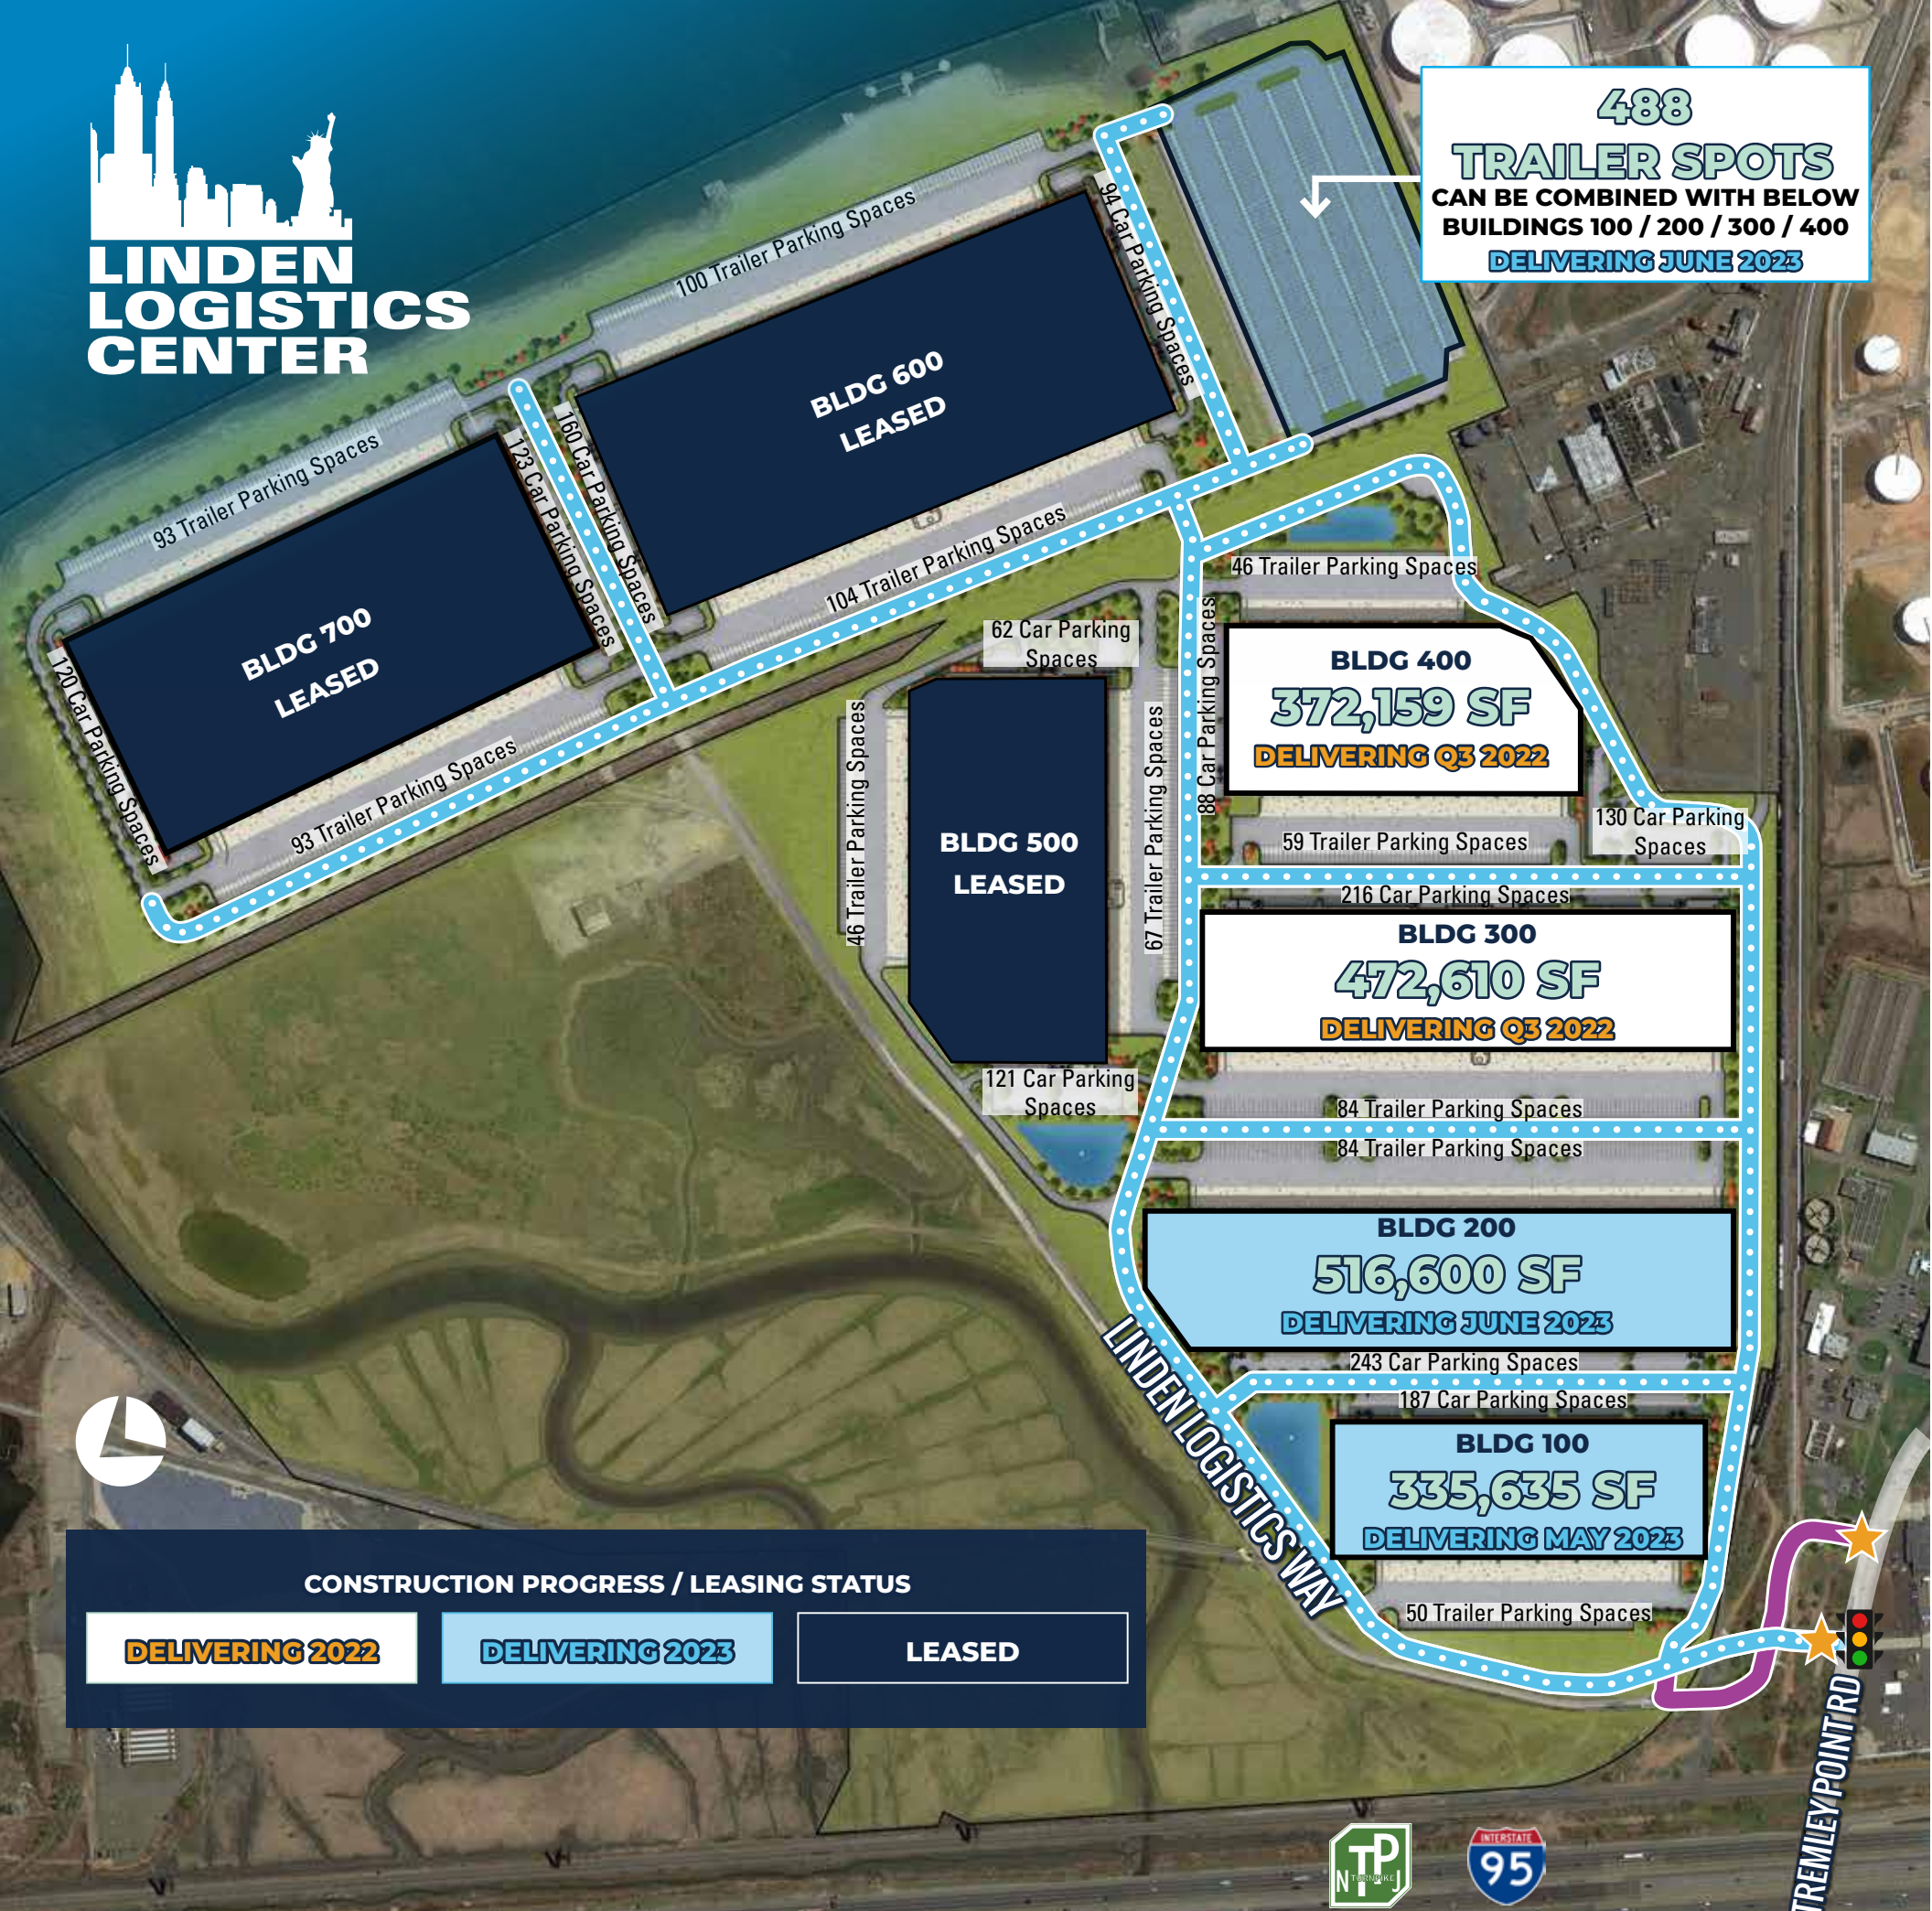

LINDEN LOGISTICS CENTER

488 TRAILER SPOTS
CAN BE COMBINED WITH BELOW BUILDINGS 100 / 200 / 300 / 400
DELIVERING JUNE 2023

CONSTRUCTION PROGRESS / LEASING STATUS

DELIVERING 2022

DELIVERING 2023

LEASED

CURRENT AVAILABILITIES

	100 Linden Logistics Way	200 Linden Logistics Way	300 Linden Logistics Way	400 Linden Logistics Way	TRAILER LOT
Total Building SF	332,635	516,600	472,610	372,159	488 trailer spots. Can be combined with buildings 100 / 200 / 300 / 400. Delivering June 2023.
Available SF	335,635	516,600	472,610	372,159	
Delivering	May 2023	June 2023	Sept 2022	Aug 2022	
Office SF	3,000	3,000	3,000	3,000	
Building Dimensions	350' x 950'	350' x 1,500'	350' x 1,350'	432' x 900'	
Clear Height	40'	40'	40'	40'	
Column Spacing	45'x56'	50'x56'	50' x 56'	50' x 56'	
Dock Doors	52	91	80	84	
Drive-in Doors	2	2	2	3	
Car Parking	187	243	216	218	
Trailer Parking	50	84	84	105	
Sprinkler	ESFR	ESFR	ESFR	ESFR	
Power	To Suit	To Suit	To Suit	To Suit	